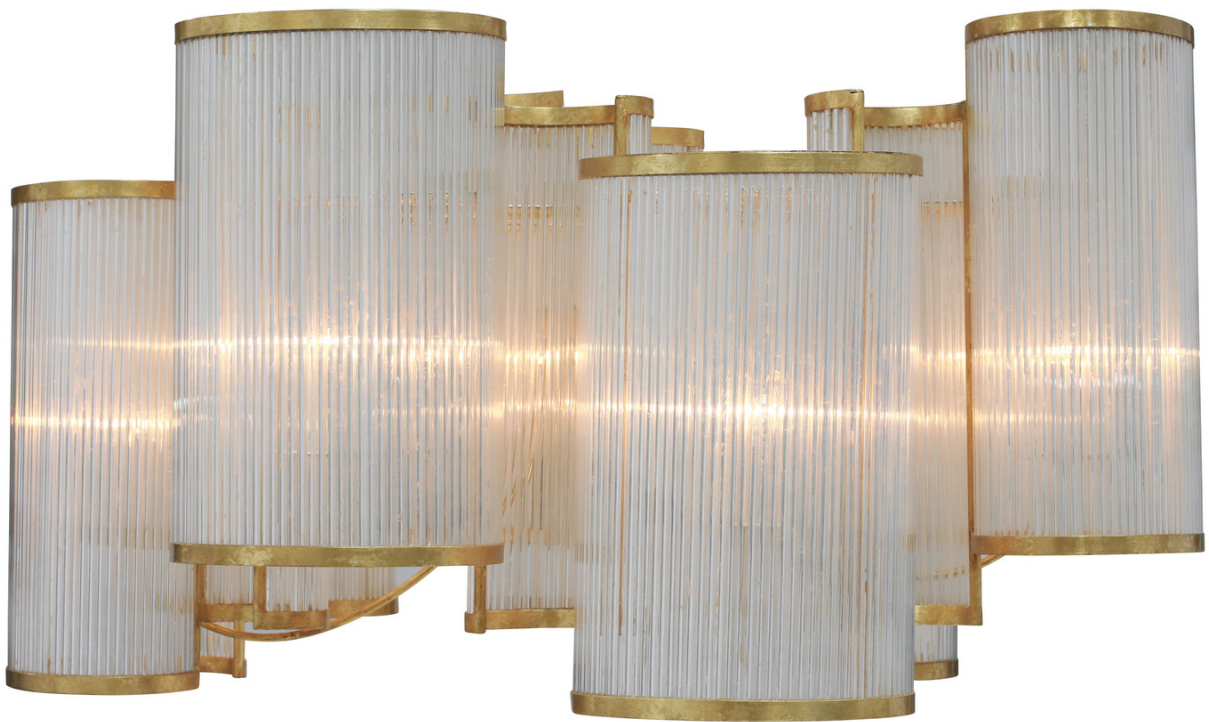

*PALISSY  
CHANDELIER*

ITEM #:  
10-0210A-55-06

DI MENSION :  
53"W X 34"D X 28"H

FINISH:  
L48-Sunshine gold leaf

NOTES:  
Silvered glass tubes

**NIERMANN WEEKS**

P 4 10 923 0123 | F 4 10 923 064 7 | 750 GEN E RAL HIG HWAY MILLE RSV ILLE, MD 2 1 10 | 8 N I E R M A N N W E E K S . C O M